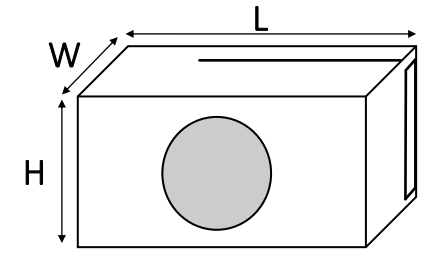

AC12D 12" Subwoofer

Dual 4 Ω Voice Coils

Customizable Trim Ring

Operates in a compact enclosure

Enclosure

The AC12D is designed to work in a sealed or ported enclosure. Since the woofer has pole-vent, it needs a minimum clearance from the rear wall of the enclosure of 0.75" (19 mm).

Below you will find the dimensions to make the enclosure to suit the subwoofer, it has been designed for maximum output while retaining great sound quality.

The dimensions have already accounted for the volume displacement of the subwoofer, and using 3/4" (19mm) MDF.

All dimensions are external.

Dimensions

Sealed Dimensions:

Length (L) : 20" (508mm)

Width (W) : 10" (254 mm)

Height (H) : 14" (355 mm)

Ported Dimensions:

Length (L) : 24" (610 mm)

Width (W) : 14" (356 mm)

Height (H) : 14" (356 mm)

Port: 12.5" x 2.25" x 20.25"
(318 x 57 x 514 mm)

Port Tuning: 40 Hz

Wiring Options

Multiple Subwoofers

Parameters

Impedance	Dual $4\ \Omega$
Resonant Frequency	32 Hz
Qts	0.756
Qms	4.42
Qes	0.912
Vas	2.132 ft ³ (60.4 liters)
Xmax	10 mm
Sensitivity (1 W/ 1 m)	88 dB
Peak Power Handling	1800 W
Mounting Depth	5-3/8" (137 mm)
Cutout Diameter	11" (280 mm)