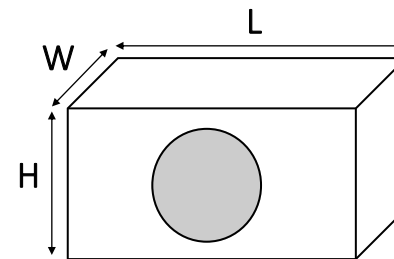

AC12D 12" Subwoofer

Dual 4 Ω Voice Coils

Customizable Trim Ring

Operates in a compact enclosure

Enclosure

The AC12D is designed to work in a sealed or ported enclosure. Since the woofer has pole-vent, it needs a minimum clearance from the rear wall of the enclosure of 0.75" (19 mm).

Below you will find the dimensions to make the enclosure to suit the subwoofer, it has been designed for maximum output while retaining great sound quality.

The dimensions have already accounted for the volume displacement of the subwoofer, and using 3/4" (19mm) MDF.

All dimensions are external.

Dimensions

Sealed Dimensions:

Length (L) : 20" (508mm)

Width (W) : 10" (254 mm)

Height (H) : 14" (355 mm)

Ported Dimensions:

Length (L) : 24" (610 mm)

Width (W) : 14" (356 mm)

Height (H) : 14" (356 mm)

Port: 12.5" x 2.25" x 20.25"
(318 x 57 x 514 mm)

Port Tuning: 40 Hz

Wiring Options

Multiple Subwoofers

Parameters

Impedance	Dual $4\ \Omega$
Resonant Frequency	32 Hz
Qts	0.756
Qms	4.42
Qes	0.912
Vas	2.132 ft ³ (60.4 liters)
Xmax	10 mm
Sensitivity (1 W/ 1 m)	88 dB
Peak Power Handling	1800 W
Mounting Depth	5-3/8" (137 mm)
Cutout Diameter	11" (280 mm)