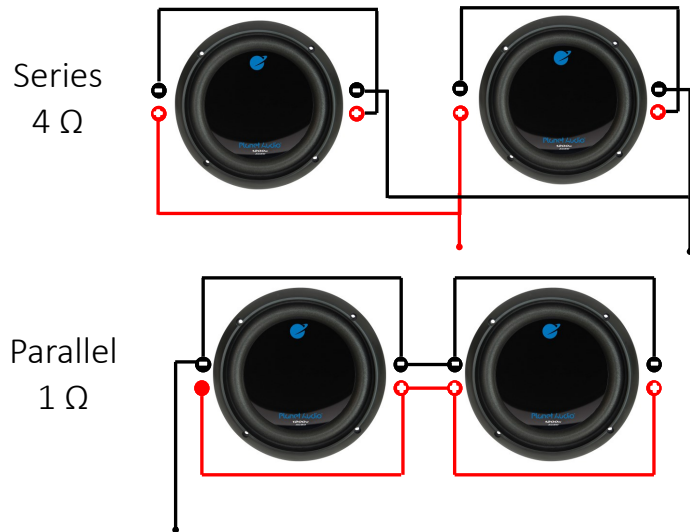

AC12D 12" Subwoofer

Dual 4 Ω Voice Coils

Customizable Trim Ring

Operates in a compact enclosure

Enclosure

The AC12D is designed to work in a sealed or ported enclosure. Since the woofer has pole-vent, it needs a minimum clearance from the rear wall of the enclosure of 0.75" (19 mm).

All dimensions are external.

Dimensions

Sealed Dimensions:

Length (L) : 20" (508mm)

Width (W) : 10" (254 mm)

Height (H) : 14" (355 mm)

Ported Dimensions:

Length (L) : 24" (610 mm)

Width (W) : 14" (356 mm)

Height (H) : 14" (356 mm)

Port: 12.5" x 2.25" x 20.25"
(318 x 57 x 514 mm)

Port Tuning: 40 Hz

Wiring Options

Multiple Subwoofers

Parameters

Impedance	Dual $4\ \Omega$
Resonant Frequency	32 Hz
Qts	0.756
Qms	4.42
Qes	0.912
Vas	2.132 ft ³ (60.4 liters)
Xmax	10 mm
Sensitivity (1 W/ 1 m)	88 dB
Peak Power Handling	1800 W
Mounting Depth	5-3/8" (137 mm)
Cutout Diameter	11" (280 mm)