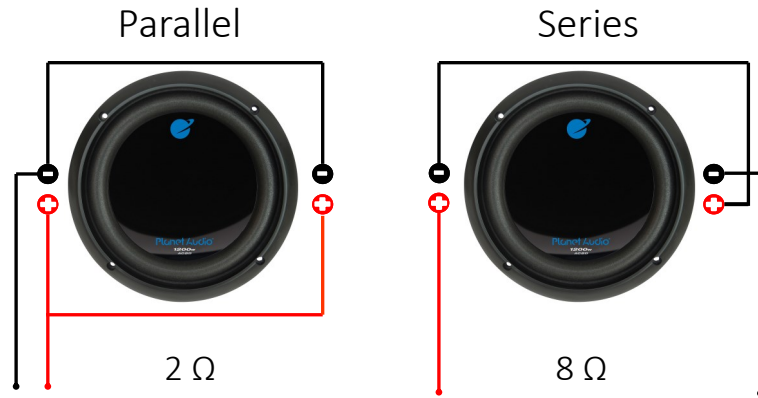

AC12D 12" Subwoofer

Dual 4 Ω Voice Coils

Customizable Trim Ring

Operates in a compact enclosure

Enclosure

The AC12D is designed to work in a sealed or ported enclosure. Since the woofer has pole-vent, it needs a minimum clearance from the rear wall of the enclosure of 0.75" (19 mm).

All dimensions are external.

Dimensions

Sealed Dimensions:

Length (L) : 20" (508mm)

Width (W) : 10" (254 mm)

Height (H) : 14" (355 mm)

Ported Dimensions:

Length (L) : 24" (610 mm)

Width (W) : 14" (356 mm)

Height (H) : 14" (356 mm)

Port: 12.5" x 2.25" x 20.25"
(318 x 57 x 514 mm)

Port Tuning: 40 Hz

Wiring Options

Multiple Subwoofers

Parameters

Impedance	Dual $4\ \Omega$
Resonant Frequency	32 Hz
Qts	0.756
Qms	4.42
Qes	0.912
Vas	2.132 ft ³ (60.4 liters)
Xmax	10 mm
Sensitivity (1 W/ 1 m)	88 dB
Peak Power Handling	1800 W
Mounting Depth	5-3/8" (137 mm)
Cutout Diameter	11" (280 mm)